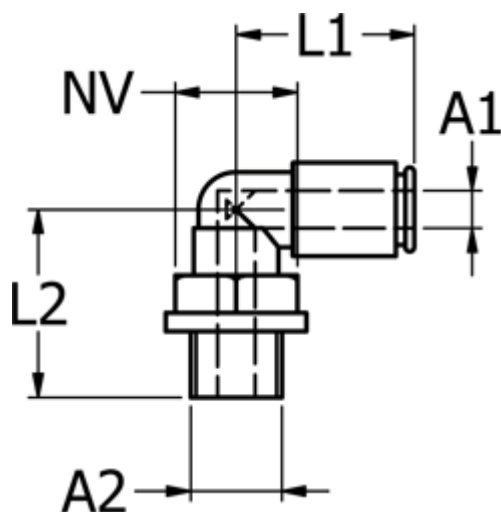

Article number: 5867540144

Description: Metal fitting 754.014-4, Ø4 - G 1/4"
Push-in elbow

Measures

Ext. hose diameter A1	= 4
L1	= 18.6
L2	= 21.1
NV	= 14
Thread A2	= G 1/4"